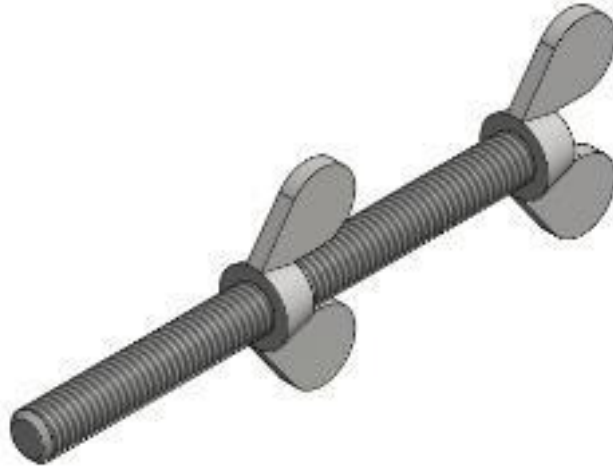

COMMERCIAL DOCUMENTATION

COLUMN CENTRALIZER | TDV

TDV		Thread	L
Description	Product no.	[mm]	[mm]
TDV-3D-013	44589	M8	110

CONTACT

TERWA is the global supplier for precast and construction solutions with multiple offices around the world. With all our staff, partners and agents, we are happy to provide all construction and precast companies who work in the building industry with full service and 100% support.